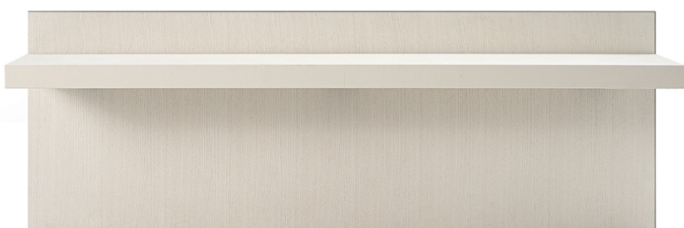

Available positioned in the upper or lower part of the panel, to be specified when ordering.

Opaque opaline glass lamp diam. 35 positioned on the shelf. (bulb E27 not included).

Available right or left version to be specified when ordering. Light activated by a touch sensor positioned under the shelf.

Satin nickel metal profiles and sphere support.

Also available version without lamp with shelf positioned in the upper or lower part of the panel, to be specified when ordering.

Available in the combinations listed.

180_87 | 71 x 34½
220_87 | 86¾ x 34½
180_62 | 71 x 25
220_87 | 86¾ x 25

Suggested combination

Mensola rivestita in fard loden green 2357
Shelf cover in fard loden green 2357

Struttura legno tinto nero a poro aperto
Black open pore stained wood structure

Mensola rivestita in fard otter 2348
Shelf cover in fard otter 2348

Struttura legno tinto tabacco a poro aperto
Tobacco open pore stained wood structure

Mensola rivestita in fard ivory 2310
Shelf cover in fard ivory 2310